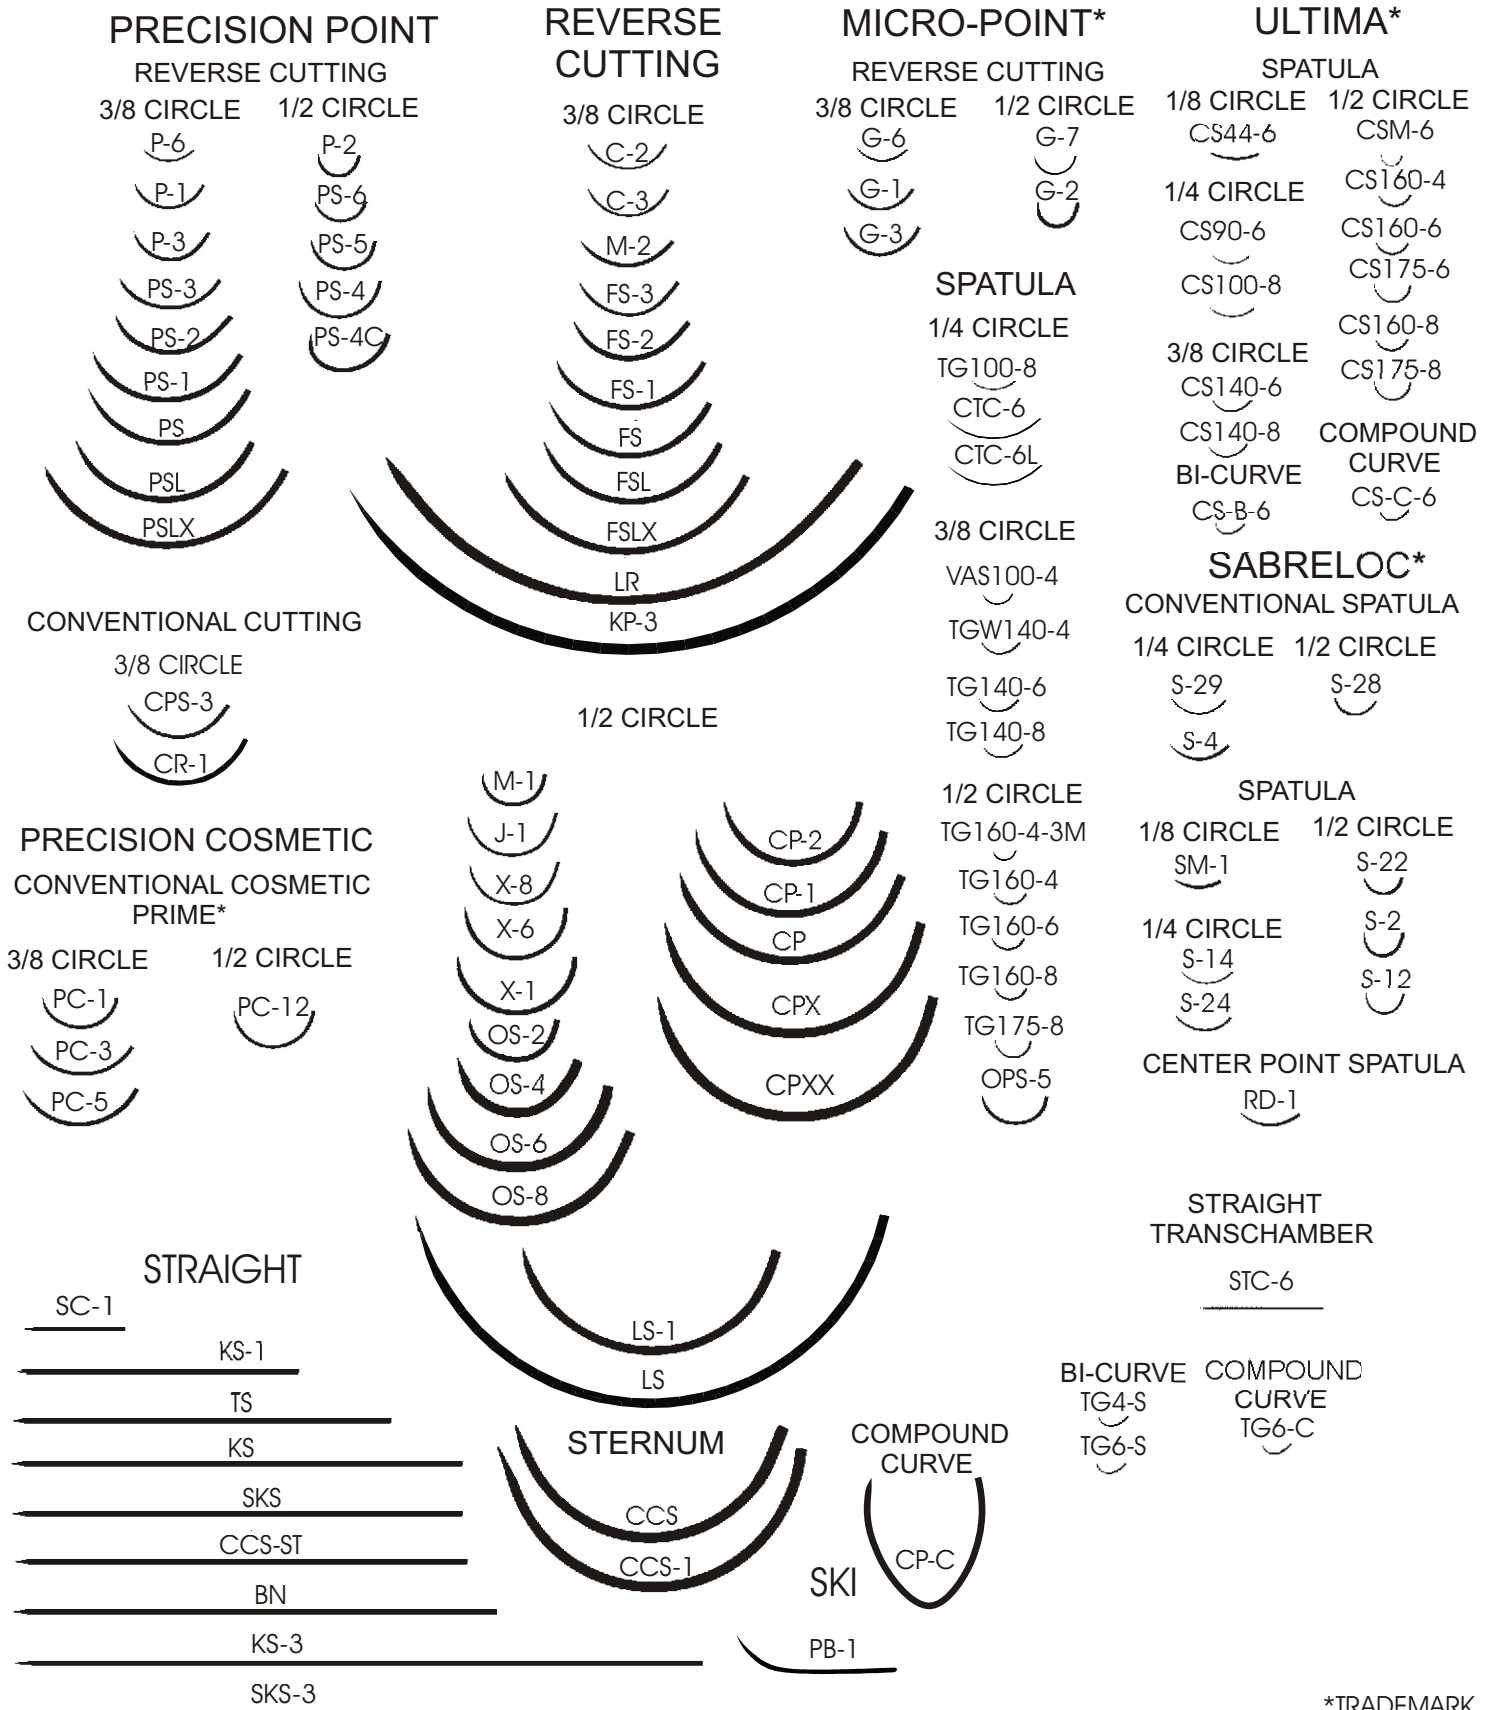

ETHICON NEEDLE SALES TYPES

CUTTING EDGE

*TRADEMARK